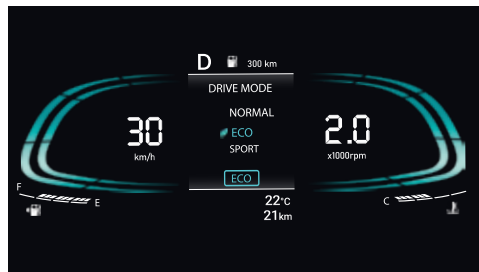

Drive mode themes:

Eco