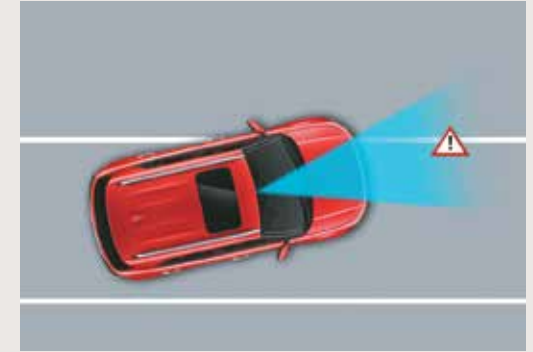

Lane Departure Warning (LDW)