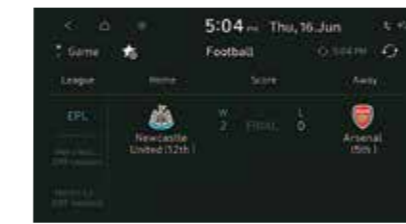

Sports updates

Other features: Auto healthy air purifier | Fully automatic temperature control with digital display | Leather[^] gear knob | Glovebox cooling | 60:40 Split rear seat | Front seatback scoop

[^]Leatherette