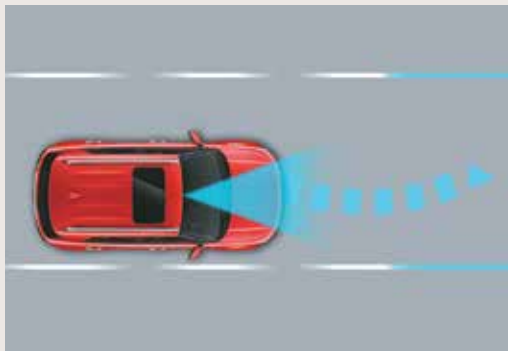

^Electronic brakeforce distribution

Hyundai SmartSense

Level 1 ADAS.

Advanced Driver Assistance System (ADAS) uses automated sensing technology to detect obstacles on the road & respond with countermeasures for impact avoidance. Thus offering comprehensive protection on the road. The Hyundai VENUE comes with cutting-edge autonomous level 1 ADAS system for a smart & intuitive driving experience.

Forward Collision Warning (FCW)

Lane Departure Warning (LDW)

Forward Collision - Avoidance Assist - Car (FCA-Car) & Forward Collision Warning (FCW)

Forward Collision - Avoidance Assist - Pedestrian (FCA-Ped)

Forward Collision - Avoidance Assist - Cycle (FCA-Cyl)

High Beam Assist (HBA)

Lane Keeping Assist (LKA)

Lane Following Assist (LFA)

Driver Attention Warning (DAW)

Leading Vehicle Departure Alert (LVDA)

An exhilarating drive, like nothing else.