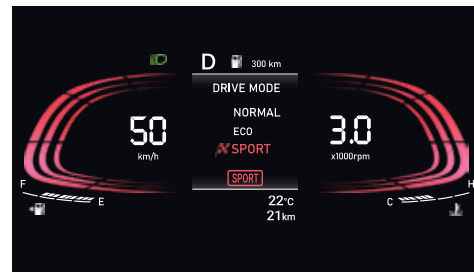

U2 1.5 I CRDi VGT diesel

Max power **85** kW (116 PS) @ 4 000 r/min
Max torque **250** Nm @ 1 500-2 750 r/min

Drive mode themes:

Eco

Normal

Sport

Drive modes:

Get wherever you need to go with ease. Pick your driving mode and let the Hyundai VENUE do the rest.

Eco: The Hyundai VENUE already comes with impressive mileage and driving in ECO mode can help increase even that.

Normal: This is your happy place. The normal mode sits squarely between the performance of the SPORT and efficiency of ECO. Delivering an effortlessly relaxed performance that's perfect for everyday driving.