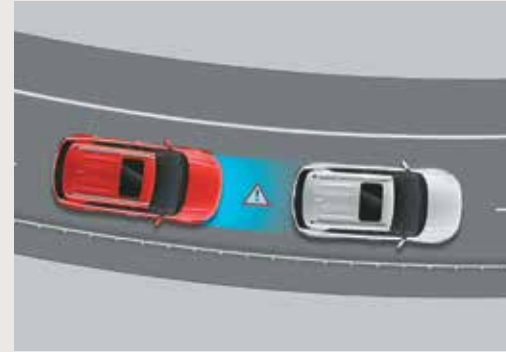

Rear parking assist camera with dynamic guidelines

6 Airbags

Tyre pressure monitoring system (Highline)

Other features: Strong body structure with AHSS | Electronic stability control (ESC) | Vehicle stability management (VSM) | Hill assist control (HAC)

^Electronic brakeforce distribution

Hyundai SmartSense

Level 1 ADAS.

Advanced Driver Assistance System (ADAS) uses automated sensing technology to detect obstacles on the road & respond with countermeasures for impact avoidance. Thus offering comprehensive protection on the road. The Hyundai VENUE comes with cutting-edge autonomous level 1 ADAS system for a smart & intuitive driving experience.