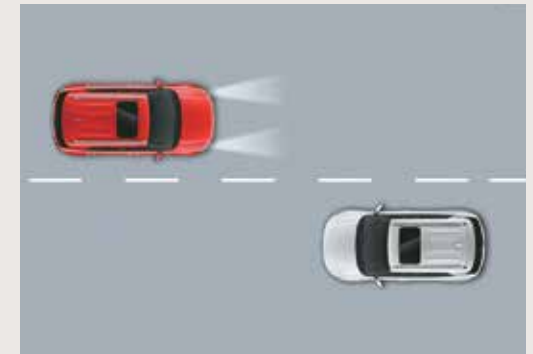

^Electronic brakeforce distribution

Hyundai SmartSense

Level 1 ADAS.

Advanced Driver Assistance System (ADAS) uses automated sensing technology to detect obstacles on the road & respond with countermeasures for impact avoidance. Thus offering comprehensive protection on the road. The Hyundai VENUE comes with cutting-edge autonomous level 1 ADAS system for a smart & intuitive driving experience.

Forward Collision Warning (FCW)

Lane Departure Warning (LDW)

Forward Collision - Avoidance Assist - Car (FCA-Car) & Forward Collision Warning (FCW)

Forward Collision - Avoidance Assist - Pedestrian (FCA-Ped)

Forward Collision - Avoidance Assist - Cycle (FCA-Cyl)

High Beam Assist (HBA)

Lane Keeping Assist (LKA)

Lane Following Assist (LFA)

Driver Attention Warning (DAW)

Leading Vehicle Departure Alert (LVDA)

An exhilarating drive, like nothing else.